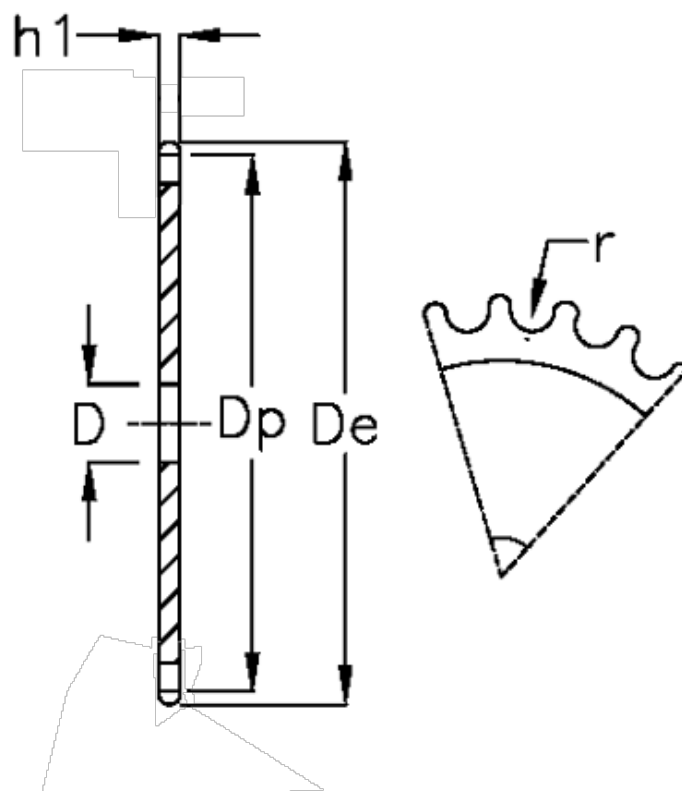

Article number: 616021007068

Description: Plate wheel 12 B-1 Z=68 simplex

Measures

C	= 2
D	= 30
De	= 421.4
Dp	= 412.49
For chain size	= 3/4 x 7/16
For chain type	= 12 B-1
h1	= 11.1
Number of teeth	= 68

$r = 12.07$